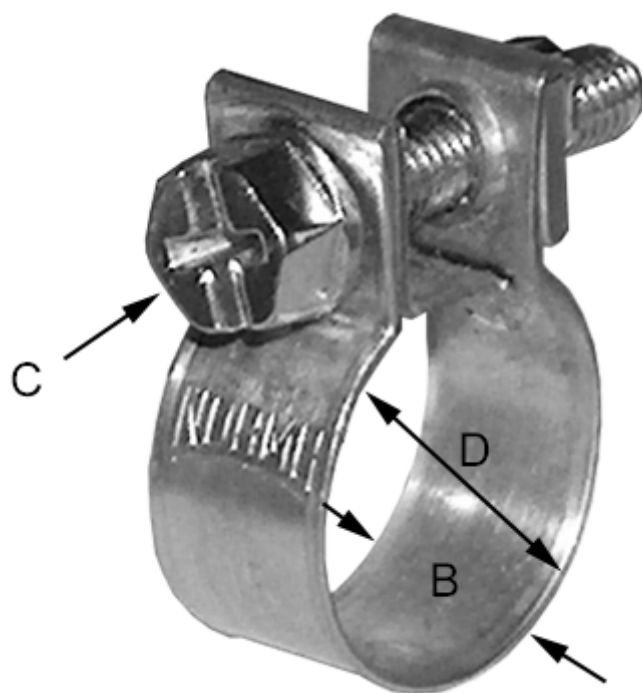

Article number: 028107003013  
Description: Norma mini hose clamp  
SL 11,5-13,5/9 SZ W1

## Measures

---

C (screw type) = C7 hexagon screw sw 7, cross-headed  
Diameter D = 11,5-13,5  
Width B = 9